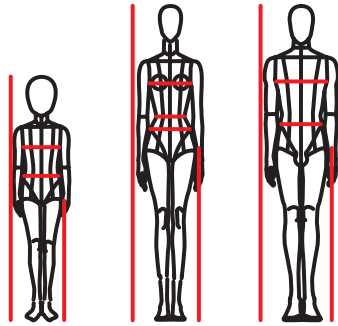

BOOTS

BODY ARMOUR

HEADGUARDS

MOUTHGUARDS

RWC 2023

BALLS

MENS CLOTHING

WOMENS CLOTHING

LUGGAGE

CONTACT EQUIPMENT

ACCESSORIES

PITCH KITS

● SIZE CHARTS

Finding the perfect size isn't always easy. The fit of your clothes depends on many things, including the cut, fabric, styling and even the undergarments you are wearing!

By following our body guide and how to measure guide, we hope to find you the best possible fit. It is always suggested that you measure more than once as your posture changes when you move and sometimes effects the measurement you take.

Measuring:

Chest Circumference

Measure all the way around - taking the tape approximately 2.5 cm from pit of arm, around the fullest part of the chest. Try to keep the tape level.

Waist Circumference

Measure all the way around- taking the tape around the natural waist - (this is the narrowest part of your waist). Try to keep your tape measure level. Our trousers and shorts are elasticated so there always plenty of room for movement here - if you are confused - Use the hip measurement.

Low Hip Circumference

Measure all the way around- taking tape around the fullest part of the bottom. Try to keep the tape level

Inside Leg

Measure from the top of the inside leg to bottom of your heel. Please remember you can always take a trouser up if they are little long, try turning the waistband or sewing the hem.

General Tips:

1. Measure yourself wearing underwear - do not measure over clothing.
2. Stand straight and keep both feet on the floor.
3. Make sure the tape measure is kept level.
4. Ask a friend to help take your measurements - (it's sometimes easier to have help).

Our ranges are designed with layering in mind. If you buy a jacket for your body size, you can be sure you will be able to fit a top and a light sweater underneath.

**All measurements are an approximate guide.

MALE SIZE CHART	Chest (cm)	Chest (in)	Waist (cm)	Waist (in)	In. Leg (cm)	In. Leg (in)
XXS	72 - 78	28 - 30.5	64 - 68	25 - 27	78	30.5
XS	78 - 86	30.5 - 34	68 - 74	27 - 29	78	30.5
S	86 - 94	34 - 37	74 - 82	29 - 32	80	31.5
M	94 - 102	37 - 40	82 - 90	32 - 35	80	31.5
L	102 - 107	40 - 42	90 - 98	35 - 39	82	32
XL	107 - 113	42 - 44.5	98 - 106	39 - 41.5	82	32
XXL	113 - 119	44.5 - 47	106 - 108	41.5 - 42.5	84	33
XXXL	119 - 125	47 - 49	108 - 116	42.5 - 46	84	33

MALE SIZE CHART	Chest (cm)	Chest (in)	Waist (cm)	Waist (in)	Hips (cm)	Hips (in)	In. Leg (cm)	In. Leg (in)
6	70 - 76	27.5 - 30	62 - 64	24 - 25	84 - 86	33 - 34	78	30.5
8	76 - 82	30 - 32	64 - 66	25 - 26	86 - 90	34 - 35	78	30.5
10	82 - 90	32 - 35	66 - 70	26 - 28	90 - 94	35 - 37	78	30.5
12	90 - 96	35 - 38	70 - 76	28 - 30	94 - 98	37 - 39	78	30.5
14	96 - 102	38 - 40	76 - 82	30 - 32	98 - 104	39 - 41	80	31.5
16	102 - 107	40 - 42	82 - 88	32 - 34	104 - 112	41 - 44	80	31.5
18	107 - 112	42 - 44	88 - 92	34 - 36	112 - 116	44 - 46	82	32

FEMALE INT SIZE CONVERSION	XS	S	M	L	XL	XXL
UK	8	10	12	14	16	18
NL	34	36	38	40	42	44
FR	36	38	40	42	44	46

YOUTH CHART (YRS/EU)	Height (cm)	Height (in)	Chest (cm)	Chest (in)	Waist (cm)	Waist (in)
5-6 / 116	110 - 119	43 - 47	58 - 62	23 - 24	54 - 56	21 - 22
7-8 / 128	119 - 131	47 - 52	62 - 66	24 - 26	56 - 58	22 - 23
9 - 10 / 140	131 - 143	52 - 56	66 - 72	26 - 28	58 - 62	23 - 24
11 - 12 / 152	143 - 155	56 - 61	72 - 78	28 - 30.5	62 - 66	24 - 26