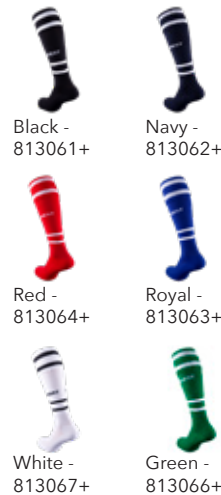

BOOTS

BODY ARMOUR

HEADGUARDS

MOUTHGUARDS

RWC 2023

BALLS

● MENS CLOTHING

WOMENS CLOTHING

LUGGAGE

CONTACT EQUIPMENT

ACCESSORIES

PITCH KITS

SIZE CHARTS

PRO MATCH SOCKS

- Cotton based high density padding in heel, toe & underfoot
- Mesh ventilation on top of foot.
- Elasticated arch & ankle support.
- Flat toe seam.
- Fold over cuff.
- Gilbert branding on the calf

- **Size Options** Junior (3-6), Senior (7-13)
- **Colour Options** Black, Dark Navy, Royal, Red, Green, White or Maroon
- **Composition** Leg: 95% Polyamide, 5% Lycra
  Foot: 50% cotton, 45% Polyamide, 5% Lycra
- **Playing Level** All Levels

KRYTEN II SOCKS

- High density padding in heel, toe & underfoot.
- Mesh ventilation on top of foot.
- Elasticated arch & ankle support.
- Flat toe seam.
- Fold over cuff.

- **Size Options:** Junior (3-6), Senior (7-13)
- **Colour Options:** Hooped: Navy/Sky, Red/Black, Black/White or Amber/Black
- **Composition:** 95% Polyamide, 5% Elastane
- **Playing Level:** All Levels

TRAINING II SOCKS

- High density padding in heel, toe & underfoot.
- Mesh ventilation on top of foot.
- Elasticated arch & ankle support.
- Flat toe seam.
- Fold over cuff.

- **Size Options** Mini (12-2), Junior (3-6) or Adult (7-13)
- **Colour Options** Black, Navy, Royal, Red, Green or White
- **Composition** 95% Polyamide, 5% Elastane
- **Playing Level** All Levels

GYM SOCKS

- High density padding in heel, toe and underfoot.
- Mesh ventilation on top of foot.
- Elasticated arch and ankle support.
- Flat toe seam.

Small - 81439804
Medium - 81439805
Large - 81439806

- **Size Options** Small (2-5), Medium (6-9) or Large (10-13)
- **Colour Options** White
- **Composition** 85% Cotton, 13% Polyamide, 2% Elastane
- **Playing Level** All Levels