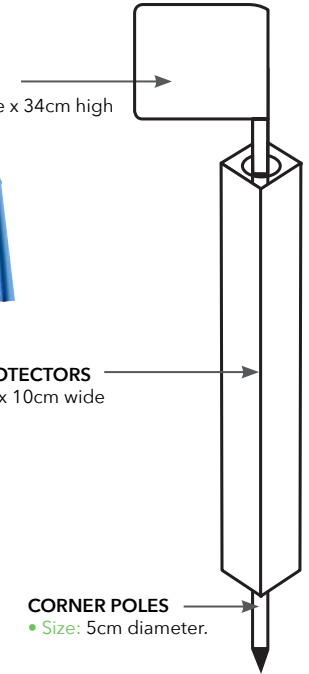

**MOON FLAGS**  
● Size: 34.5cm wide x 34cm high

**CORNER POLE PROTECTORS**  
● Size: 123cm high x 10cm wide

**CORNER POLES**  
● Size: 5cm diameter.

Standard corner pole - 89112203

BOOTS

BODY ARMOUR

HEADGUARDS