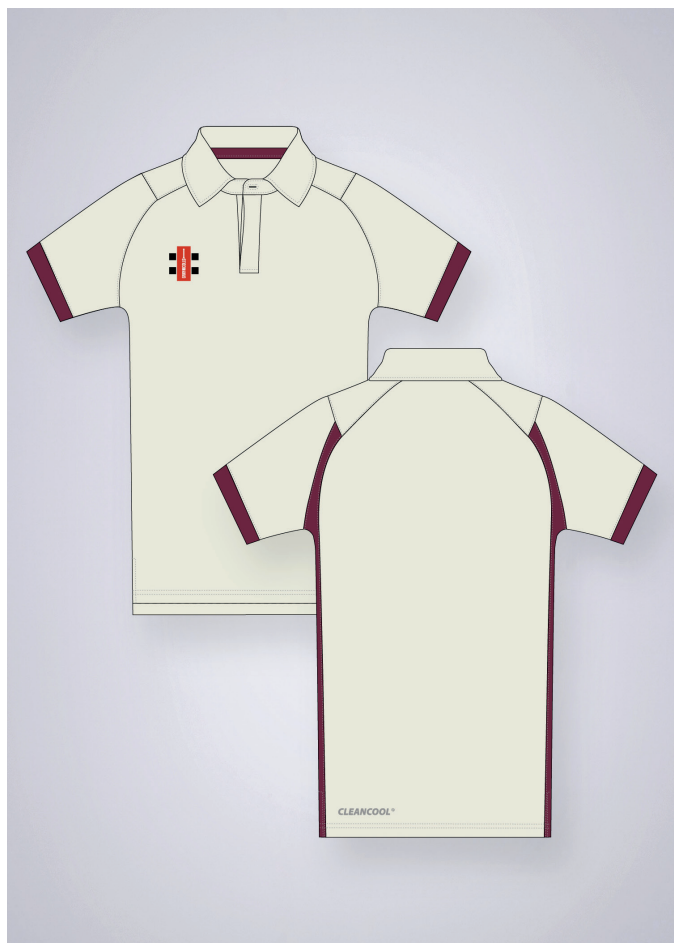

ENGLISH WILLOW BATS

- LEGEND
- CLASSICS
- HYPERNOVA 1.0
- HYPERNOVA 1.1
- HYPERNOVA 1.3
- ALPHA 1.0
- ALPHA 1.1
- ALPHA 1.4
- MEGAPOWER
- XI PHOS
- GEM
- COBRA

KASHMIR BATS

BAT CARE

BATTING GLOVES

BATTING PADS

GEM COLLECTION

HELMETS

PROTECTION

INNERS

WICKET-KEEPING

FOOTWEAR

MEN'S CLOTHING

WOMEN'S CLOTHING

LUGGAGE

BALLS

PITCH EQUIPMENT

ACCESSORIES

POWERPLAY

CLADS

PRO PERFORMANCE V2 SHORT SLEEVE SHIRT

Fit: Slim.

Materials: 36% Cleancool® Polyester, 64% Polyester.

Overview: Technical high-spec shirt with wicking, anti-bacteria, anti-UV +50 and cooling properties.

Features:

- Raglan sleeve shirt.
- Traditional British collar with contrast colour inside both the collar and placket.
- Side splits.
- Narrow side panels with contrast colour provide technical look without compromising the placement and/or application of embellishments.
- Cleancool® fabric has been used throughout for its exceptional antibacterial and cooling properties. Additionally its quick drying characteristics distinguish this as a premium product.

Sizes: XS - 2XL.

Colour Options: Ivory only.

Trim Options: Ivory, Navy, Maroon and Green.

Price: £35.99

Codes: IVRY: 503870+ / NRVY: 503880+ / MRN: 503890+ / GRN: 503900+