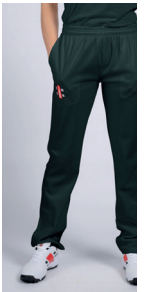

- Good fit and classic look.
- Comfortable to wear.
- Allows for ease of movement.

Sizes: 8 - 20.

Colour Options: Ivory, Navy and Black.

Trim Options: None.

Price: £22.50

Codes: IVRY: 503410+ / NVY:50364+ / BLK: 50363+