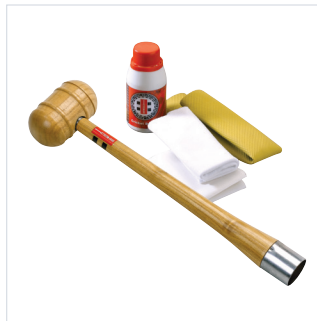

£12.99

5801400

**LINSEED
OIL**

Traditionally used to prepare a bat before it is used in play. Available as 75ml bottles or as a pack of twenty.

£3.99 - £64.99

92320+

**CONE
GRIP**

Used to apply grips to bat handles.

£9.99

923006

**BAT
REPAIR KIT**

Contains one tube of glue, one sheet of sandpaper, two protectoes, a 75ml bottle of Linseed Oil and one grip.

£17.50

923016

**BAT
CONDITIONING KIT**

Contains one bat cone/mallet, one 75ml bottle of Linseed Oil, one grip and a rag.

£24.99

923017

**FIBREGLASS
ROLL**

Used on the edge of a bat, Fibreglass roll can also be applied to the face to prolong longevity. Rolls are available individually or as a pack of ten.

£4.99 - £44.99

92300+

PROTECTOE

Applied to the toe of a bat, these can prevent toe swell, water penetration and Yorker damage. Available individually or as a pack of ten.

£6.50 - 10pk: £58.50

92301+

**FIBRETEC
STRIP**

A 24in x 5in self adhesive fibreglass unidirectional bat facing used to protect a bat whilst in use. Available individually or as a pack of ten.