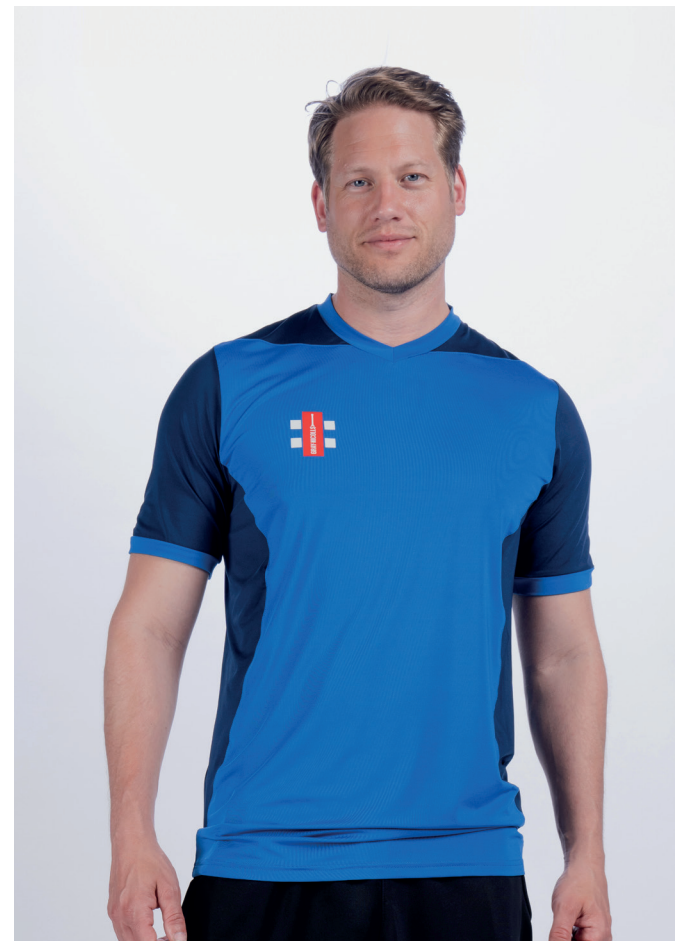

**T20 SHIRT
SHORT SLEEVE**

Fit: Slim.

Materials: 90% Polyester, 10% Spandex.

Features:

- Moisture management.
- Modern, comfortable fit.
- V-neck collar.

Sizes: 5 - 12yrs and XXS - XXXL.

Colour Options:

Maroon/Black, Green/Black, Red/Black, Yellow/Black and Royal/Navy.

Trim Options: None.

Price: £20.99 - £24.99

Codes: MB: 50291+ / GB: 50293+ / RB: 50289+ / YB: 50292+ / RN: 50290+