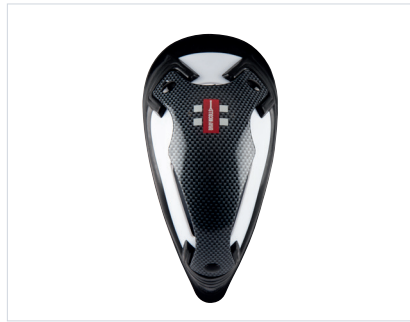

ENGLISH WILLOW BATS

- LEGEND
- CLASSICS
- HYPERNOVA 1.0
- HYPERNOVA 1.1
- HYPERNOVA 1.3
- ALPHA 1.0
- ALPHA 1.1
- ALPHA 1.4
- MEGAPOWER
- XIPOS
- GEM
- COBRA

KASHMIR BATS

BAT CARE

BATTING GLOVES

BATTING PADS

GEM COLLECTION

HELMETS

PROTECTION

INNERS

WICKET-KEEPING

FOOTWEAR

MEN'S CLOTHING

WOMEN'S CLOTHING

LUGGAGE

BALLS

PITCH EQUIPMENT

ACCESSORIES

POWERPLAY

CLADS

**TEST
ABDO GUARD**

Size:
M only.

Price:
£19.99

Code:
582705