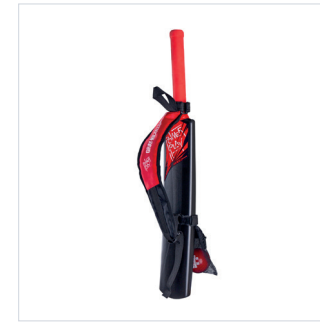

POWERPLAY BAT AND BALL

Available in size 4 only.

Black only.

£16.99

5802549