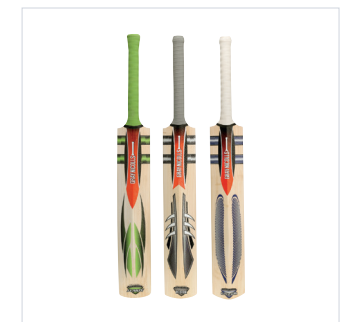

Available in one size only.

Wood only.

£4.50
923305

MINI GAME

Available in one size only.

Wood only.

£14.99

5804701