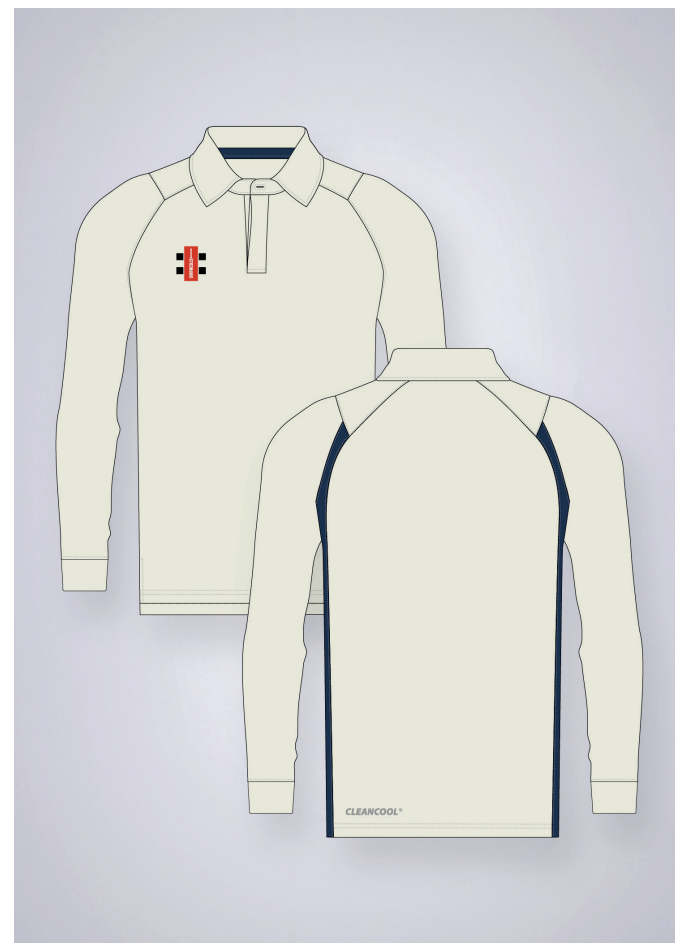

Sizes: XS - 2XL.

Colour Options: Ivory only.

Trim Options: Ivory, Navy, Maroon and Green.

Price: £35.99

Codes: IVRY: 503870+ / NRVY: 503880+ / MRN: 503890+ / GRN: 503900+

PRO PERFORMANCE V2 LONG SLEEVE SHIRT